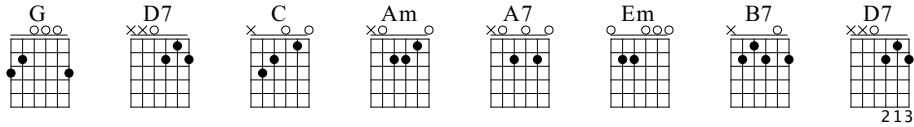

Blackberry Blossom

Beginner Version

Music by Arranged by Ultimate Guitar OnLine

Standard tuning

160 ♩ = 160

S-Gt

Capo. fret 2

f

G D7 C G Am G

A7 D7 G D7 C G Am G

1 D7 G 2 D7 G Em Em

Em B7 Em Em

TAB: 0-0-3-0 | 0-1-0-2-0-4 | 0-0-3-0 | 0-3-0-2-0

Rhythm: □ □ v □ □ □ □ v □ v □ □ □ □ v □ □ □ v □ v

C ¹D7 G ²D7

TAB: 1-0-1-3-0-3-0 | 3-0-2-0-4 | 3-0-2-0

Rhythm: □ v □ v □ □ v □ □ v □ □ □ □ v □ □ □