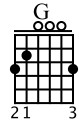

Freight Train

Intermediate Fingerstyle

Elizabeth Cotton

Standard tuning

Moderate ♩ = 120

S-Gt

f

let ring

T
A
B

f

let ring

T
A
B

f

let ring

T
A
B

10 E E Am

let ring -----|

T 0 0 1 0 3 1 3

A 0 1 0 2 0 2 2

B 0 2 0 2 0 0 0

13 F C G

let ring -----|

T 1 2 0 2 3 0 0 3 0 0

A 3 3 3 2 0 3 0 2 0

B 1 3 3 3 3 3 2 0

16 C 1 C 2 C

let ring -----|

T 1 3 3 3 0 2

A 2 2 2 0 2

B 3 3 3 0 2