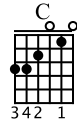

Freight Train

Intermediate Fingerstyle

Elizabeth Cotton

Standard tuning

Moderate ♩ = 120

S-Gt

f

let ring

T
A
B

f

let ring

T
A
B

f

let ring

T
A
B

10 E E Am

let ring -----|

T 0 0 1 0 3 1 3

A 0 1 0 2 0 2 2

B 0 2 0 2 0 0 0

13 F C G

let ring -----|

T 1 2 0 2 3 0 0 3 0 0

A 3 3 3 2 0 3 0 2 0

B 1 3 3 3 3 3 2 0

16 C 1 C 2 C

let ring -----|

T 1 3 3 3 0 2

A 2 2 2 0 2

B 3 3 3 0 2