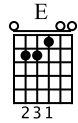

Freight Train

Intermediate Fingerstyle

Elizabeth Cotton

Standard tuning

Moderate ♩ = 120

S-Gt

f

let ring

T
A
B

f

let ring

T
A
B

f

let ring

T
A
B

10 E E Am

let ring -----|

T 0 0 1 0 3 1 3

A 0 1 0 2 0 2 2

B 0 2 0 2 0 0 0

13 F C G

let ring -----|

T 1 2 0 2 3 0 0 3 0 0

A 3 3 3 2 0 3 0 2 0