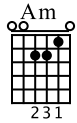

Freight Train

Intermediate Fingerstyle

Elizabeth Cotton

Standard tuning

Moderate ♩ = 120

S-Gt

f

let ring

T
A
B

f

let ring

T
A
B

f

let ring

T
A
B

10 E E Am

let ring -----|

T 0 0 1 0 3 1 3

A 0 1 0 2 0 2 2

B 0 2 0 2 0 0 0

13 F C G

let ring -----|

T 1 2 0 2 3 0 0 3 0 0

A 3 3 3 2 0 3 0 2 0