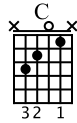

Freight Train

Intermediate Fingerstyle

Elizabeth Cotton

Standard tuning

Moderate ♩ = 120

S-Gt

f

let ring

T
A
B

f

let ring

T
A
B

f

let ring

T
A
B

10 E E Am

let ring -----|

T 0 0 1 0 3 1 3

A 0 1 0 2 0 2 2

B 0 2 0 2 0 0 0

13 F C G

let ring -----|

T 1 2 0 2 3 0 0 3 0 0

A 3 3 3 2 0 3 0 2 0

B 1 3 3 3 3 3 2 0

16 C 1 C 2 C

let ring -----|

T 1 3 3 3 0 2

A 2 2 2 0 2

B 3 3 3 0 2