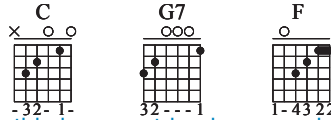

## Beginner Version

Music by Ultimate Guitar OnLine

Again, this is a great beginner version of a popular fiddle tune. Master this easy version and you will be ready to step up to the intermediate and advanced versions.

The G is played sharp early in the measure and is played as a natural G in the last part of the measure.

Capo 2nd Fret for Key of D

Capo.2fret

Moderate ♩ = 150

(2) eighth note pickup notes for 1 beat total.