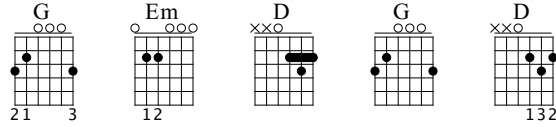

## Advanced Version

Music by Arranged by Ultimate Guitar OnLine

Standard tuning

200 ♩ = 200

S-Gt

ho G sl

*f*

G po Em sl

G sl G po Em po po sl

1 *ho* 2 *ho* *ho* *sl*

D G D G Em

TAB: 2-0 2-0 0-2 2-0 2-0 0-2 0-2 2-2 2-4

V □ V □ □ □ □ V □ V □ □ □ □ □ □ □ □

*Em* *po* *D* *sl* *D* *po*

TAB: 0-4 0-2 0-4 2-0 0-2 0-2 0-2 4-0 4-2 0-4 2-0 4-2 0